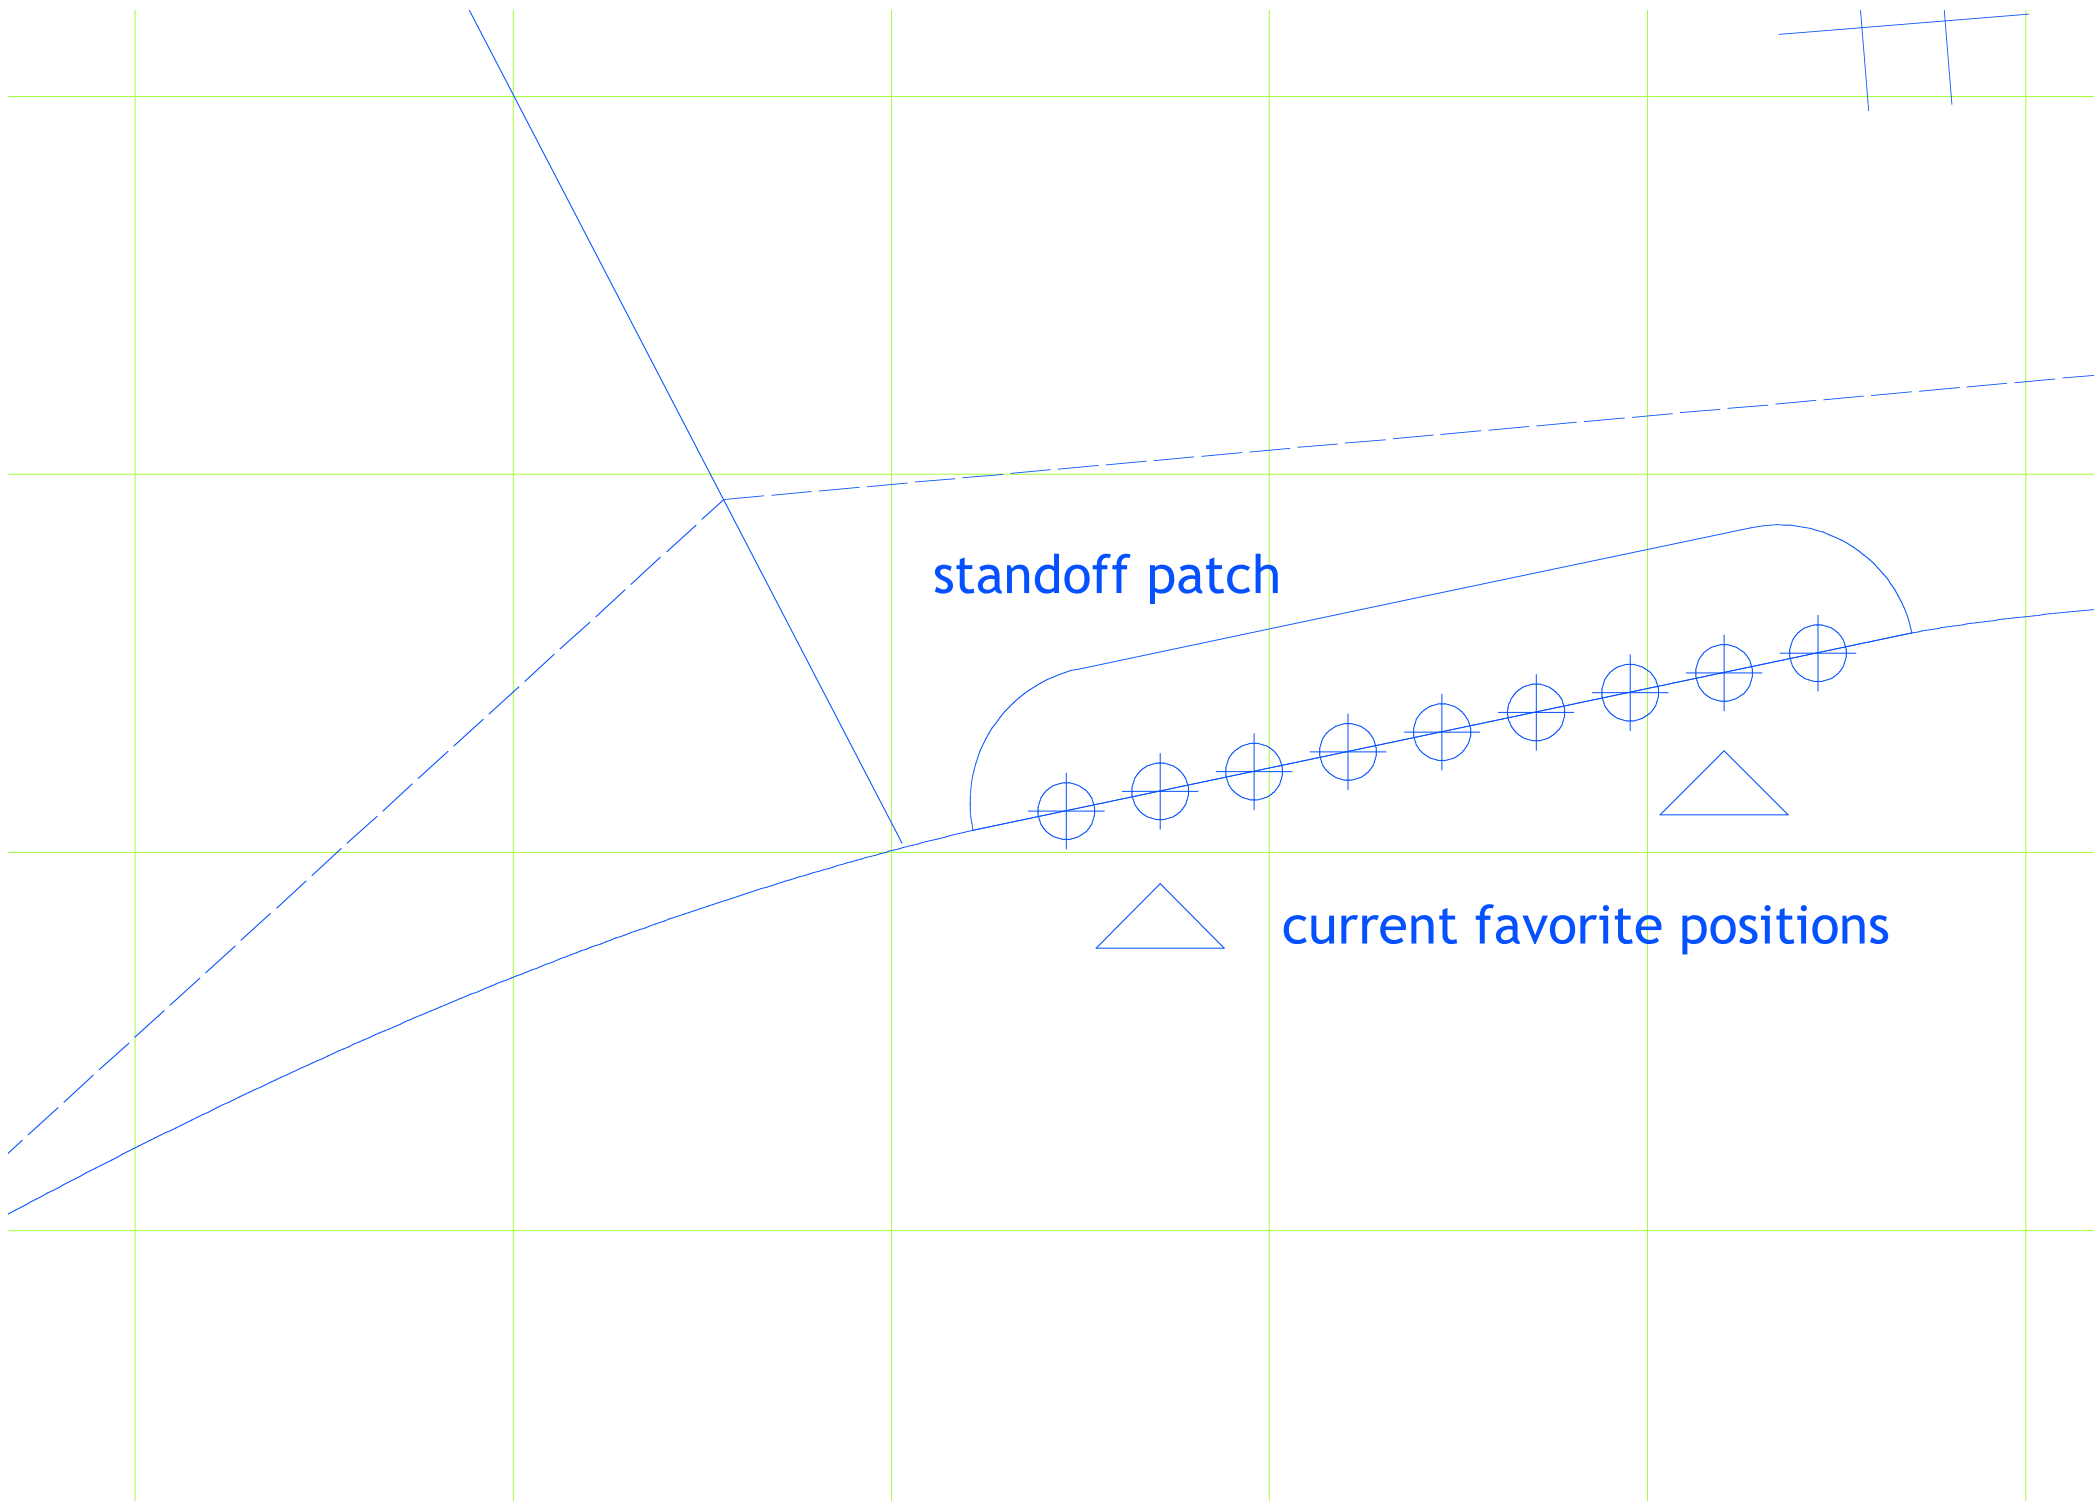

rub-patch center

fitting

clip

cutout

yc

oyo-stopper

top spreader	515 mm
spine	900 mm
upper LE	750 mm
lower LE	750 mm
spreader	750 mm
standoffs	250 mm at right angles to spreader

Thornback

← Mk 2

center-T

standoff patch

current favorite positions

reinforcement on back of sail

10